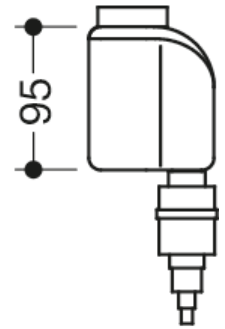

Similar picture

**Properties**

HEWI soap tank and soap pump

- used to hold standard liquid soap
- inner container for free filling, Capacity 500ml
- batteries (AA 1.5 V x 4) not included in the delivery

Dimensions in mm