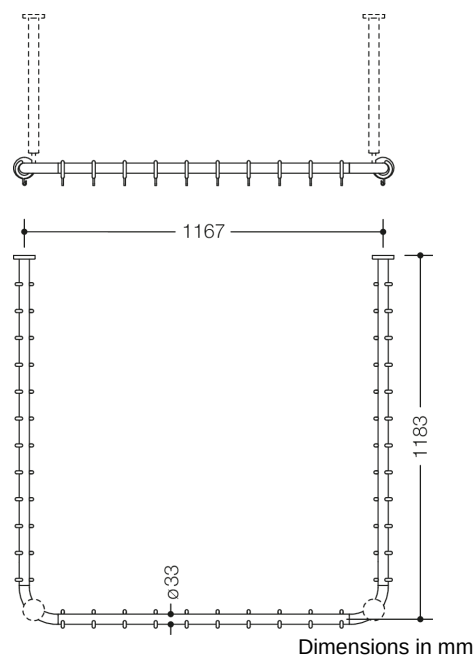

Similar picture

Properties

Range 801 Shower curtain rail

- horizontally arranged rails connected at right-angles in U-shape, with curtain rings
- for installing a shower curtain
- with metal core
- fixing with roses to wall and ceiling, ceiling support required, max. 600 mm long
- can be shortened at the roses on site
- with 34 curtain rings
- 1200 x 1200 x 1200 mm long, rail diameter 33 mm, rose diameter 70 mm
- made of high-quality polyamide according to HEWI colour chart