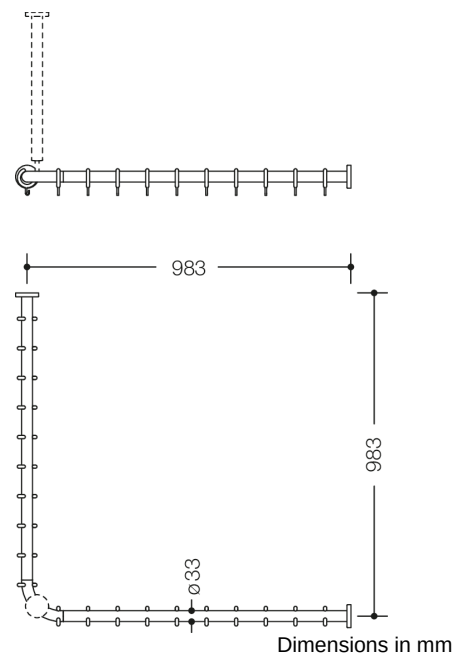

### Properties

Range 801 Shower curtain rail

- horizontal rails joined to form a right angle and fitted with curtain rings
- for installing a shower curtain
- with metal core
- fixing with roses to wall and ceiling, ceiling support required
- with 20 curtain rings
- for shower tray 1000 x 1000 mm (centre-to-centre 983 x 983 mm), rail diameter 33 mm, rose diameter 70 mm
- length at rose ends can be shortened on site up to 220 mm
- made of high-quality polyamide according to HEWI colour chart

### Colours / Surfaces

	99 (pure white)
	98 (signal white)
	97 (light grey)
	95 (stone grey)

	92 (anthracite grey)
	90 (jet black)
	86 (sand)
	84 (umber)

	55 (aqua blue)
	50 (steel blue)
	33 (ruby red)
	18 (mustard yellow)