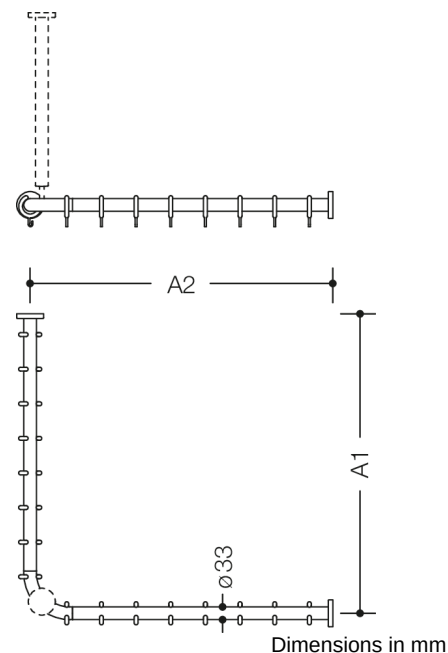

Similar picture

Properties

Range 801 Shower curtain rail

- horizontal rails joined to form a right angle and fitted with curtain rings
- for installing a shower curtain
- with metal core
- fixing with roses to wall and ceiling, ceiling support required
- with a corresponding number of curtain rings
- made-to-measure length from 220 mm to 1983 mm, rail diameter 33 mm, rose diameter 70 mm
- with preparation for ceiling suspension in the arch
- made of high-quality polyamide according to HEWI colour chart