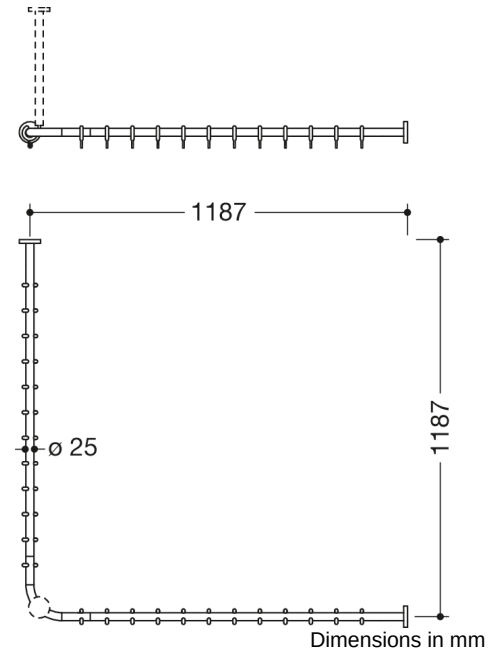

Similar picture

Properties

Curtain rail, System 900

- horizontally arranged rails connected at right-angles, with curtain rings
- made of high-quality stainless steel, chrome
- for shower tray 1200 x 1200 mm
- fixing spacing 1187 x 1187 mm
- with 24 curtain rings made of white POM
- recommended curtain width 3500 mm
- rail diameter 25 mm, rose diameter 70 mm
- can be shortened at the ends on site to 320 mm
- fixing with roses to wall and ceiling, ceiling support required
- including non-corrosive and tested HEWI fixing material and sealing tape for sealing the drilling points