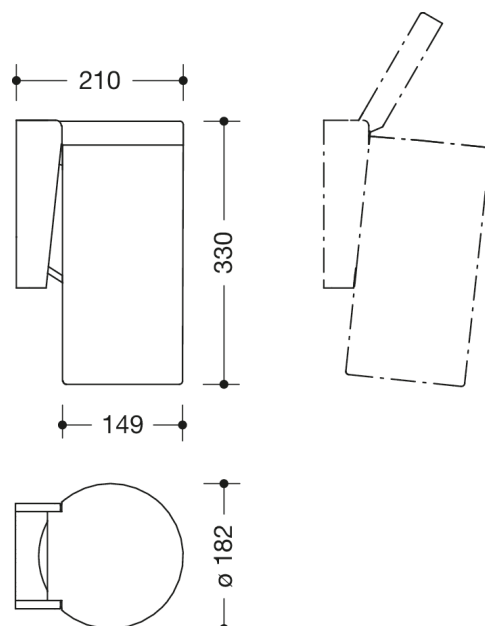

Similar picture

Dimensions in mm

Properties

Range 477 Waste bin

- cylindrical container with hinged lid
- removable waste container
- lid is opened by applying slight pressure to container with the knee or hand
- integrated compartment for standard hygienic bags
- with self-adhesive label with instructions for knee operation
- only suitable for wall mounting
- capacity approx. 6 litres
- 330 mm high and 210 mm deep and 180 mm in diameter
- made of high-quality polyamide according to HEWI colour chart