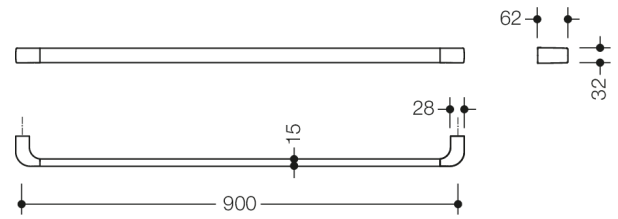

Similar picture

Dimensions in mm

Properties

System 800 Bath towel rail

- lean and functional with a harmonious, timeless design
- for wall mounting
- centre-to-centre 900 mm, 62 mm deep
- made of metal, high-quality chrome-plated
- including non-corrosive HEWI fixing material