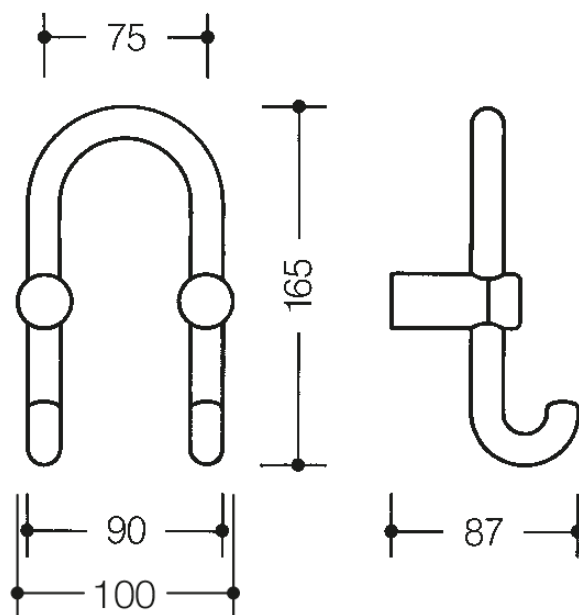

Similar picture

Dimensions in mm

Properties

Range 801 Double hook for cloakroom rails

- double hook with forward-facing hooks
- for hanging up clothing and utensils
- 90 mm wide, 165 mm high and 87 mm deep, centre-to-centre 75 mm
- made of high-quality polyamide according to HEWI colour chart