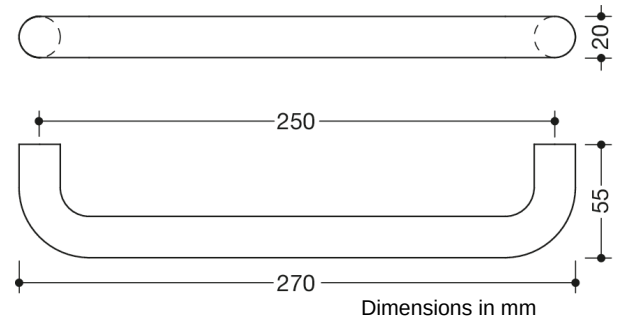

### Properties

Furniture handle design 111

made of through-dyed matt polyamide, 20 mm diameter, centre-to-centre 250 mm.

straight handle with curved ends, with straight support posts, supplied in pairs, with non-visible fixing