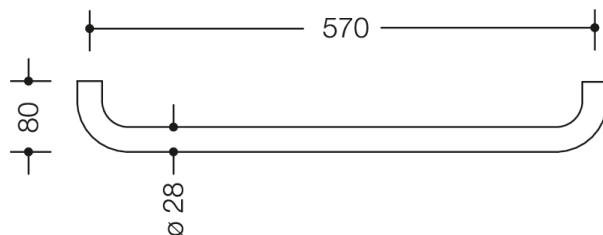

Similar picture

Dimensions in mm

Properties

Range 477 Bath towel rail

- rail with right-angled ends without fixing roses
- for hanging up bath towels and pieces of clothing
- for wall mounting
- including non-corrosive HEWI fixing material
- 570 mm wide (centre-to-centre), 80 mm deep and 28 mm in diameter
- made of high-quality polyamide according to HEWI colour chart