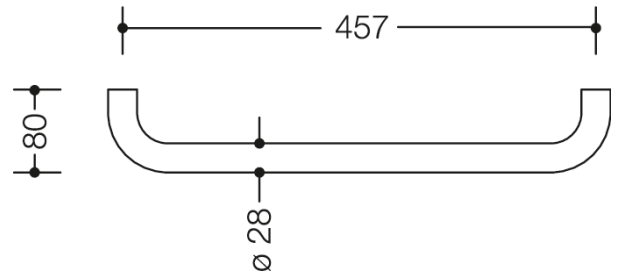

Similar picture

Dimensions in mm

### Properties

Range 477 Bath towel rail

- rail with right-angled ends without fixing roses
- for hanging up bath towels and pieces of clothing
- for wall mounting
- 457 mm wide (centre-to-centre), 80 mm deep, 28 mm in diameter
- made of high-quality polyamide according to HEWI colour chart

### Colours / Surfaces

	99 (pure white)		92 (anthracite grey)		74 (apple green)		36 (coral)
	98 (signal white)		90 (jet black)		72 (may green)		33 (ruby red)
	97 (light grey)		86 (sand)		55 (aqua blue)		24 (orange)
	95 (stone grey)		84 (umber)		50 (steel blue)		18 (mustard yellow)