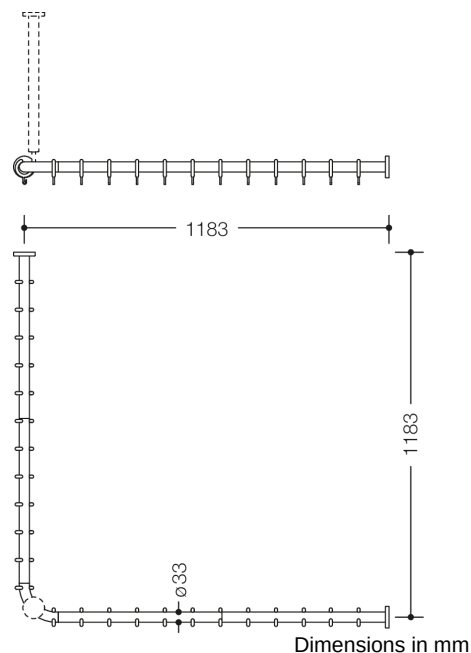

Similar picture

Properties

Range 801 Shower curtain rail

- horizontal rails joined to form a right angle and fitted with curtain rings
- for installing a shower curtain
- with metal core
- fixing with roses to wall and ceiling, ceiling support required
- with 24 curtain rings
- for shower tray 1200 x 1200 mm (centre-to-centre 1183 x 1183 mm), rail diameter 33 mm, rose diameter 70 mm
- the rose ends can be shortened up to 220 mm on site
- made of high-quality polyamide according to HEWI colour chart