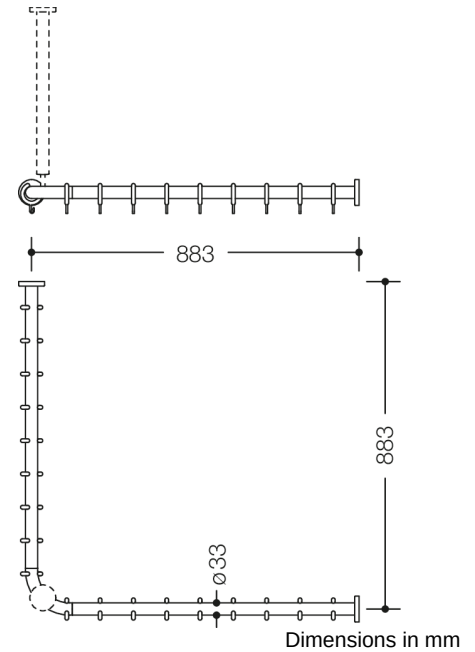

### Properties

Range 801 Shower curtain rail

- horizontal rails joined to form a right angle and fitted with curtain rings
- for installing a shower curtain
- with metal core
- fixing with roses to wall and ceiling, ceiling support required
- can be shortened at the ends by 220 mm on site
- with 18 curtain rings
- for shower tray 900 x 900 mm (centre-to-centre 883 x 883 mm), rail diameter 33 mm, rose diameter 70 mm
- made of high-quality polyamide according to HEWI colour chart