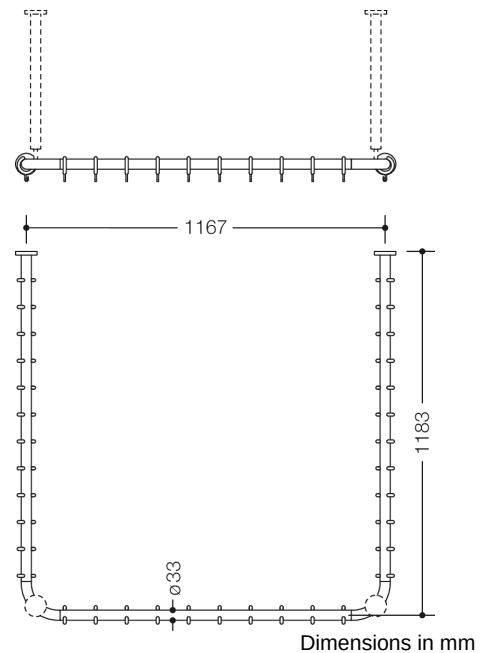

### Properties

Range 801 Shower curtain rail

- horizontally arranged rails connected at right-angles in U-shape, with curtain rings
- for installing a shower curtain
- with metal core
- fixing with roses to wall and ceiling, ceiling support required, max. 600 mm long
- can be shortened at the roses on site
- with 34 curtain rings
- 1200 x 1200 x 1200 mm long, rail diameter 33 mm, rose diameter 70 mm
- made of high-quality polyamide according to HEWI colour chart