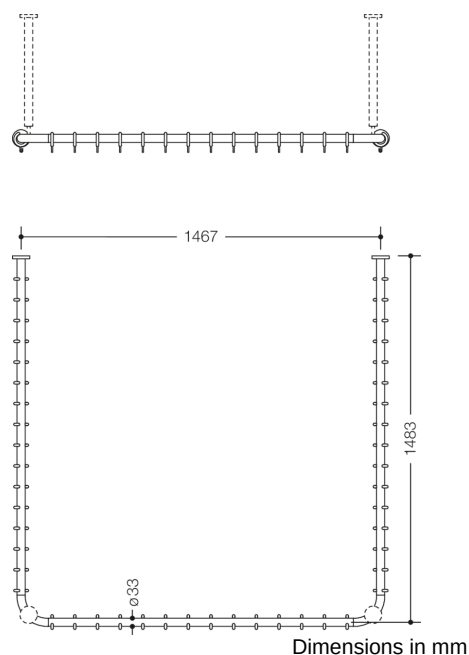

Similar picture

Properties

Range 801 Shower curtain rail

- horizontally arranged rails connected at right-angles in U-shape, with curtain rings
- for installing a shower curtain
- with metal core
- fixing with roses to wall and ceiling, ceiling support required, max. 600 mm long
- can be shortened at the roses on site
- with 46 curtain rings
- 1500 x 1500 x 1500 mm long, rail diameter 33 mm, rose diameter 70 mm
- made of high-quality polyamide according to HEWI colour chart