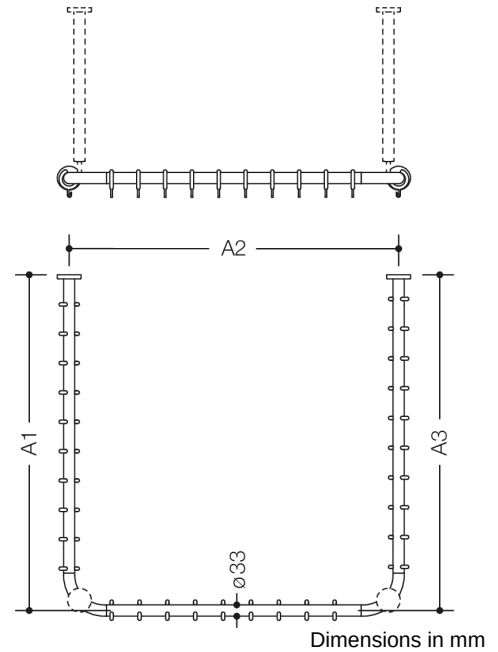

Similar picture

Properties

Range 801 Shower curtain rail

- horizontally arranged rails connected at right-angles in U-shape, with curtain rings
- for installing a shower curtain
- with metal core
- fixing with roses to wall and ceiling, ceiling support required, max. 600 mm long
- with 45 curtain rings
- made-to-measure lengths from 220 mm to 1700 mm, rail diameter 33 mm, rose diameter 70 mm
- made of high-quality polyamide according to HEWI colour chart