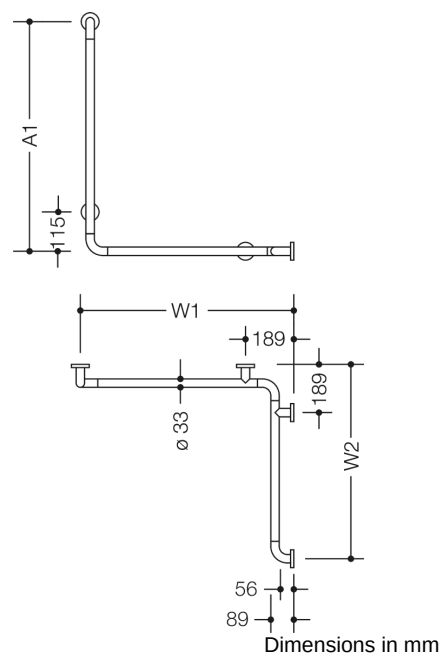

Similar picture

Properties

Range 801 Shower grab rail

- vertical and horizontal bars joined at right-angles with fixing roses made of steel
- vertical length made-to-measure from 600 mm to 1250 mm, horizontal length made-to-measure from 475 mm to 1800 mm
- 89 mm deep, rail diameter 33 mm, rose diameter 70 mm
- additional support required for lengths above 1200 mm as spacings between supports may not exceed 850 mm
- with continuous, corrosion resistant steel core
- for wall mounting with special HEWI fixing materials and roses
- can be mounted in left hand or right hand position
- made of high-quality polyamide according to HEWI colour chart
- Please note when using with hanging seats: Compatibility check required.
- A detailed list of possible combinations of hand rails, L-shaped rails and shower handrails with matching hanging seats can be found in our online catalogue in the download area of the respective product.