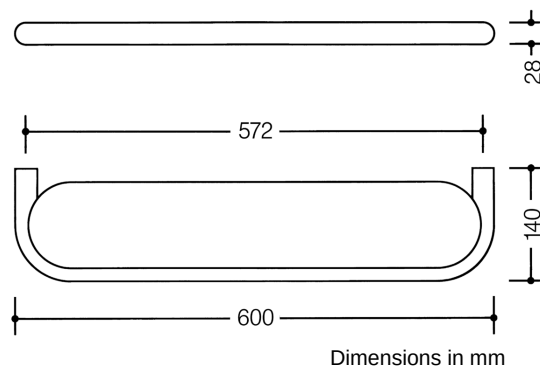

Similar picture

### Properties

Range 477 Shelf with plate glass

- plate glass shelf tightly fitted in all-round edgedue to push-button facilitated release
- anti-theft locking system
- 600 mm wide, 28 mm high and 140 mm deep, plate glass 572 mm wide
- made of high-quality polyamide according to HEWI colour chart
- plate glass shelf available in opaquet white
- including non-corrosive HEWI fixing material

### Colours / Surfaces

	99 (pure white)		92 (anthracite grey)		74 (apple green)		36 (coral)
	98 (signal white)		90 (jet black)		72 (may green)		33 (ruby red)
	97 (light grey)		86 (sand)		55 (aqua blue)		24 (orange)
	95 (stone grey)		84 (umber)		50 (steel blue)		18 (mustard yellow)