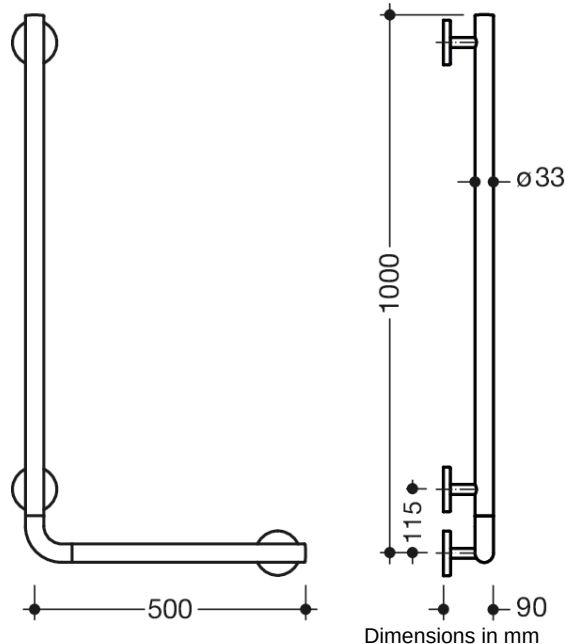

Similar picture

Properties

WARM TOUCH angled handle

- Rails arranged vertically and horizontally, rods connected at right angles
- Used for holding and supporting
- Made from high-quality chrome-optic coated polyamide with a warm feel
- With continuous, corrosion-resistant steel core
- horizontal length 500 mm, vertical length 1000 mm, 90 mm depth, Rod diameter 33 mm
- Wall connection with filigree supports straight to the wall (diameter 18 mm) and flat rosettes
- Rosette diameter 80 mm, cap height 13 mm
- Simple installation thanks to individually mountable fastening plates made of high-quality stainless steel for attaching the angled handle
- Can be mounted on the right and left side
- tested up to 200 kg when used with HEWI fixing material
- Recommended maximum weight of the user: 150 kg including corrosion-free HEWI fixing material
- Fulfils the SIA 500 requirements
- Upgrade kit WC roll holder 801.50.011 and upgrade kit WC flushing mechanism (radio) 801.50.060 can be retrofitted