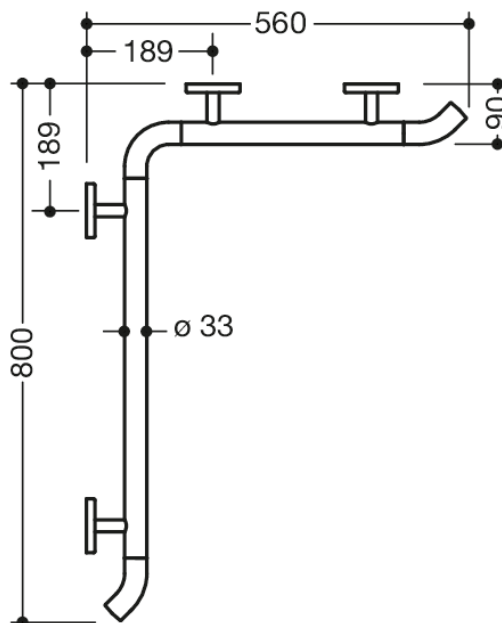

Similar picture

Dimensions in mm

Properties

Shower, WARM TOUCH bath handrail

- horizontally arranged, rods connected at right angles
- with 45° end bends pointing towards the wall
- Made from high-quality chrome-optic coated polyamide with a warm feel
- With continuous, corrosion-resistant steel core
- Horizontal lengths 800 mm and 560 mm
- Depth 90 mm , Rod diameter 33 mm
- Wall connection with filigree supports straight to the wall (diameter 18 mm) and flat rosettes
- Rosette diameter 80 mm, cap height 13 mm
- Simple installation thanks to individually mountable fastening plates made of high-quality stainless steel for attaching the shower tray., Bath handrail
- including corrosion-free HEWI fixing material
- Please note when using with suspended seats: Compatibility check required.
- tested up to 200 kg when used with HEWI fixing material
- Recommended maximum weight of the user: 150 kg
- A detailed list of the possible combinations of grab rails, Angled rails and shower handrails with matching hanging seats can be found in our online catalogue in the download area of the respective product.