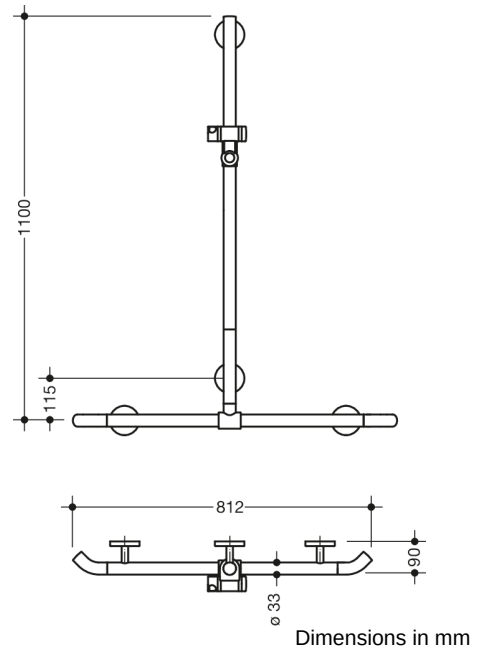

Similar picture

Properties

Shower, Bath handrail with WARM TOUCH shower rail

- Rails arranged vertically and horizontally, Rods connected at right angles with shower head holder
- with 45° end bends pointing towards the wall
- With vertical rail with shower head holder that can be moved to the side (for installation)
- Made from high-quality chrome-optic coated polyamide with a warm feel
- Shower holder made of high-quality polyamide in HEWI colour 98 (signal white)
- With continuous, corrosion-resistant steel core
- Vertical length 1100 mm, Horizontal length 812 mm
- Depth 90 mm , Rod diameter 33 mm
- Wall connection with filigree supports straight to the wall (diameter 18 mm) and flat rosettes
- Rosette diameter 80 mm, cap height 13 mm
- Shower head holder can be continuously tilted and, after pulling or pushing a large lever, its height can be adjusted
- Conical adapter on shower head holder makes it easier to hook in the shower head
- Suitable for hand showers from various manufacturers
- Simple installation thanks to individually mountable fastening plates made of high-quality stainless steel for attaching the shower tray., Bath handrail
- including corrosion-free HEWI fixing material
- Please note when using with suspended seats: Compatibility check required.
- tested up to 200 kg when used with HEWI fixing material
- Recommended maximum weight of the user: 150 kg
- A detailed list of the possible combinations of grab rails, Angled rails and shower handrails with matching hanging seats can be found in our online catalogue in the download area of the respective product.