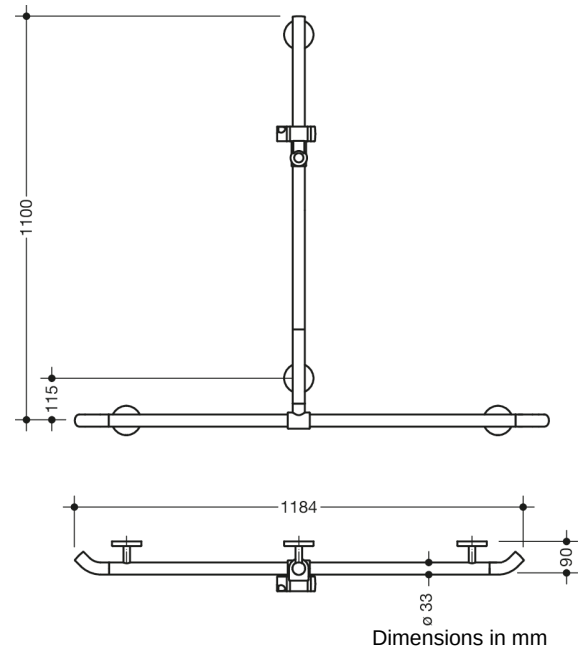

## Properties

Shower, Bath handrail with WARM TOUCH shower rail

- Rails arranged vertically and horizontally, Rods connected at right angles with shower head holder
- with 45° end bends pointing towards the wall
- With vertical rail with shower head holder that can be moved to the side (for installation)
- Made from high-quality chrome-optic coated polyamide with a warm feel
- Shower holder made of high-quality polyamide in HEWI colour 98 (signal white)
- With continuous, corrosion-resistant steel core
- Vertical length 1100 mm, Horizontal length 1184 mm
- Depth 90 mm , Rod diameter 33 mm
- Wall connection with filigree supports straight to the wall (diameter 18 mm) and flat rosettes
- Rosette diameter 80 mm, cap height 13 mm
- Shower head holder can be continuously tilted and, after pulling or pushing a large lever, its height can be adjusted
- Conical adapter on shower head holder makes it easier to hook in the shower head
- Suitable for hand showers from various manufacturers
- Simple installation thanks to individually mountable fastening plates made of high-quality stainless steel for attaching the shower tray., Bath handrail
- including corrosion-free HEWI fixing material
- Please note when using with suspended seats: Compatibility check required.
- tested up to 200 kg when used with HEWI fixing material
- Recommended maximum weight of the user: 150 kg
- A detailed list of the possible combinations of grab rails, Angled rails and shower handrails with matching hanging seats can be found in our online catalogue in the download area of the respective product.