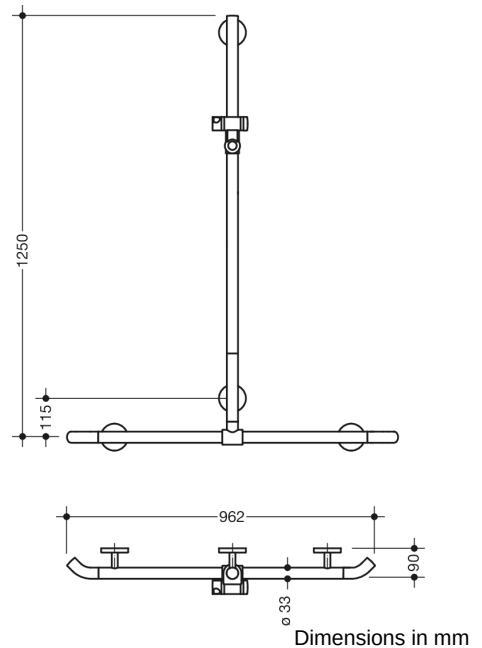

Similar picture

Properties

Shower, Bath handrail with WARM TOUCH shower rail

- Rails arranged vertically and horizontally, Rods connected at right angles with shower head holder
- with 45° end bends pointing towards the wall
- With vertical rail with shower head holder that can be moved to the side (for installation)
- Made from high-quality chrome-optic coated polyamide with a warm feel
- Shower holder made of high-quality polyamide in HEWI colour 98 (signal white)
- With continuous, corrosion-resistant steel core
- Vertical length 1250 mm, Horizontal length 962 mm
- Depth 90 mm , Rod diameter 33 mm
- Wall connection with filigree supports straight to the wall (diameter 18 mm) and flat rosettes
- Rosette diameter 80 mm, cap height 13 mm
- Shower head holder can be continuously tilted and, after pulling or pushing a large lever, its height can be adjusted
- Conical adapter on shower head holder makes it easier to hook in the shower head
- Suitable for hand showers from various manufacturers
- Simple installation thanks to individually mountable fastening plates made of high-quality stainless steel for attaching the shower tray., Bath handrail
- including corrosion-free HEWI fixing material
- Please note when using with suspended seats: Compatibility check required.
- tested up to 200 kg when used with HEWI fixing material
- Recommended maximum weight of the user: 150 kg
- A detailed list of the possible combinations of grab rails, Angled rails and shower handrails with matching hanging seats can be found in our online catalogue in the download area of the respective product.