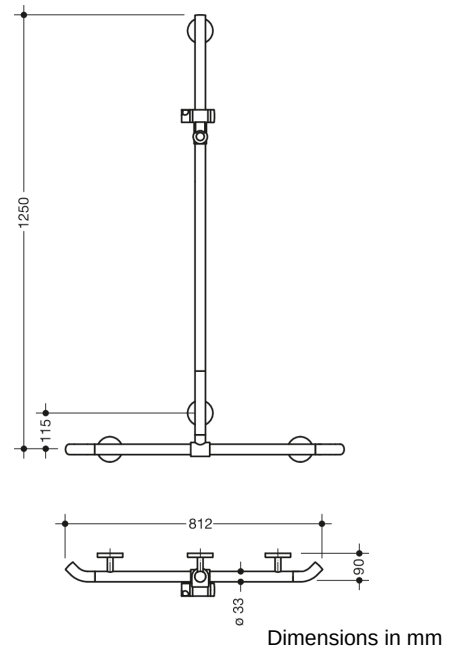

Similar picture

Properties

Shower, Bath handrail with WARM TOUCH shower rail

- Rails arranged vertically and horizontally, Rods connected at right angles with shower head holder
- with 45° end bends pointing towards the wall
- With vertical rail with shower head holder that can be moved to the side (for installation)
- Made from high-quality chrome-optic coated polyamide with a warm feel
- Shower holder made of high-quality polyamide in HEWI colour 92 (anthracite grey)
- With continuous, corrosion-resistant steel core
- Vertical length 1250 mm, Horizontal length 812 mm
- Depth 90 mm , Rod diameter 33 mm
- Wall connection with filigree supports straight to the wall (diameter 18 mm) and flat rosettes
- Rosette diameter 80 mm, cap height 13 mm
- Shower head holder can be continuously tilted and, after pulling or pushing a large lever, its height can be adjusted
- Conical adapter on shower head holder makes it easier to hook in the shower head
- Suitable for hand showers from various manufacturers
- Simple installation thanks to individually mountable fastening plates made of high-quality stainless steel for attaching the shower tray., Bath handrail
- including corrosion-free HEWI fixing material
- Please note when using with suspended seats: Compatibility check required.
- tested up to 200 kg when used with HEWI fixing material
- Recommended maximum weight of the user: 150 kg
- A detailed list of the possible combinations of grab rails, Angled rails and shower handrails with matching hanging seats can be found in our online catalogue in the download area of the respective product.