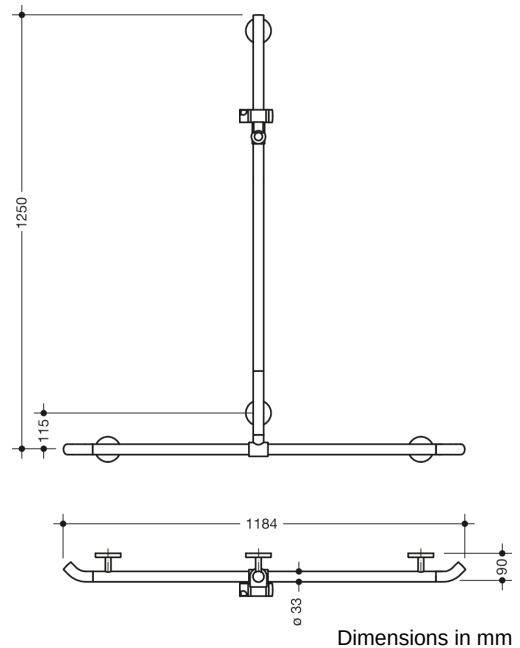

Similar picture

Properties

Shower, Bath handrail with WARM TOUCH shower rail

- Rails arranged vertically and horizontally, Rods connected at right angles with shower head holder
- with 45° end bends pointing towards the wall
- With vertical rail with shower head holder that can be moved to the side (for installation)
- Made from high-quality chrome-optic coated polyamide with a warm feel
- Shower holder made of high-quality polyamide in HEWI colour 92 (anthracite grey)
- With continuous, corrosion-resistant steel core
- Vertical length 1250 mm, Horizontal length 1184 mm
- Depth 90 mm , Rod diameter 33 mm
- Wall connection with filigree supports straight to the wall (diameter 18 mm) and flat rosettes
- Rosette diameter 80 mm, cap height 13 mm
- Shower head holder can be continuously tilted and, after pulling or pushing a large lever, its height can be adjusted
- Conical adapter on shower head holder makes it easier to hook in the shower head
- Suitable for hand showers from various manufacturers
- Simple installation thanks to individually mountable fastening plates made of high-quality stainless steel for attaching the shower tray., Bath handrail
- including corrosion-free HEWI fixing material
- Please note when using with suspended seats: Compatibility check required.
- tested up to 200 kg when used with HEWI fixing material
- Recommended maximum weight of the user: 150 kg
- A detailed list of the possible combinations of grab rails, Angled rails and shower handrails with matching hanging seats can be found in our online catalogue in the download area of the respective product.