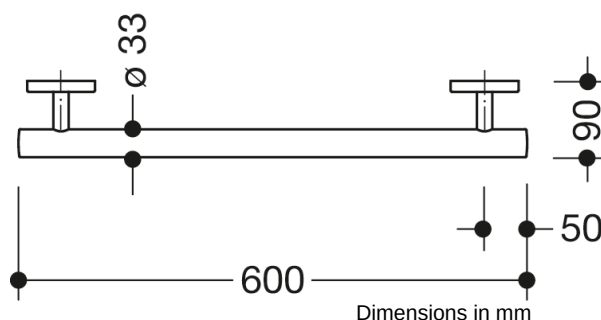

Similar picture

Properties

WARM TOUCH grab rail

- Straight bar with uprights and rosettes moulded to the wall
- Used for holding and supporting
- Made from high-quality chrome-optic coated polyamide with a warm feel
- With continuous, corrosion-resistant steel core
- Outer dimension 600 mm, Rod diameter 33 mm, 90 mm deep
- Wall connection with filigree supports straight to the wall (diameter 18 mm) and flat rosettes
- Rosette diameter 80 mm, cap height 13 mm
- Simple installation thanks to individually mountable fastening plates made of high-quality stainless steel for attaching the grab rail
- including corrosion-free HEWI fixing material
- Please note when using with suspended seats: Compatibility check required.
- tested up to 200 kg when used with HEWI fixing material
- Recommended maximum weight of the user: 150 kg
- A detailed list of the possible combinations of grab rails, Angled rails and shower handrails with matching hanging seats can be found in our online catalogue in the download area of the respective product.