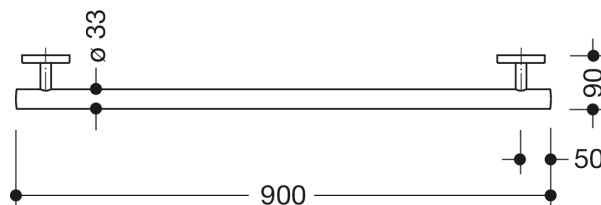

Similar picture

Dimensions in mm

Properties

WARM TOUCH grab rail

- Straight bar with uprights and rosettes moulded to the wall
- Used for holding and supporting
- Made from high-quality chrome-optic coated polyamide with a warm feel
- With continuous, corrosion-resistant steel core
- Outer dimension 900 mm, Rod diameter 33 mm, 90 mm deep
- Wall connection with filigree supports straight to the wall (diameter 18 mm) and flat rosettes
- Rosette diameter 80 mm, cap height 13 mm
- Simple installation thanks to individually mountable fastening plates made of high-quality stainless steel for attaching the grab rail
- including corrosion-free HEWI fixing material
- Please note when using with suspended seats: Compatibility check required.
- tested up to 200 kg when used with HEWI fixing material
- Recommended maximum weight of the user: 150 kg
- A detailed list of the possible combinations of grab rails, Angled rails and shower handrails with matching hanging seats can be found in our online catalogue in the download area of the respective product.