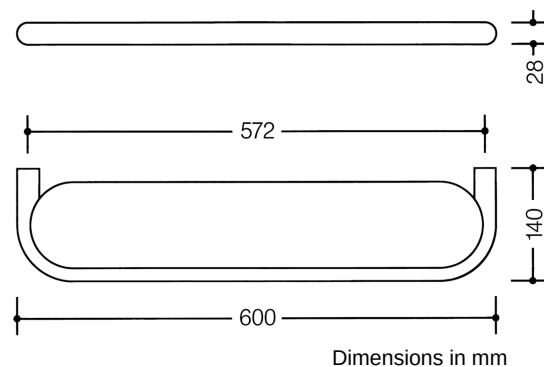

Similar picture

Properties

Range 801 Shelf with transparent synthetic material shelf

- shelf with surrounding edge and base made of transparent synthetic material
- 600 mm wide, 28 mm high and 140 mm deep, plate synthetic material 572 mm wide
- frame made of high-quality polyamide and according to HEWI colour chart
- shelf made of transparent, matt white synthetic material