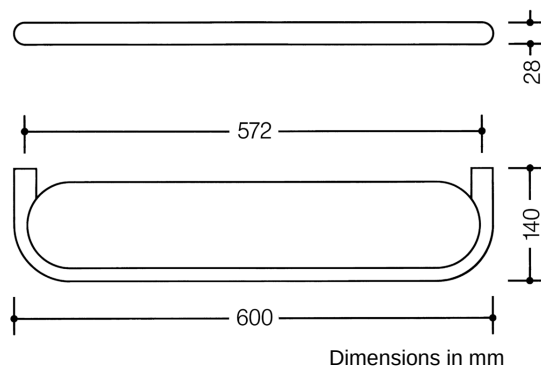

Similar picture

Properties

Range 477 Shelf with plate glass

- plate glass shelf tightly fitted in all-round edgedue to push-button facilitated release
- anti-theft locking system
- 600 mm wide, 28 mm high and 140 mm deep, plate glass 572 mm wide
- made of high-quality polyamide according to HEWI colour chart
- plate glass shelf available in opaquet white
- including non-corrosive HEWI fixing material