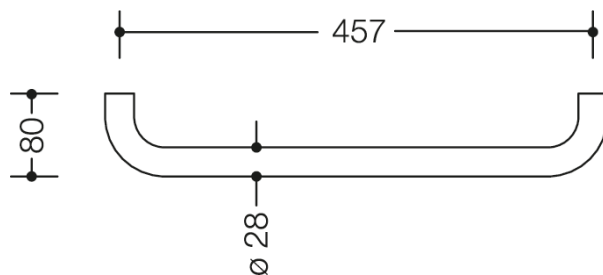

Similar picture

Dimensions in mm

### Properties

Range 477 Bath towel rail

- rail with right-angled ends without fixing roses
- for hanging up bath towels and pieces of clothing
- for wall mounting
- 457 mm wide (centre-to-centre), 80 mm deep, 28 mm in diameter
- made of high-quality polyamide according to HEWI colour chart

### Colours / Surfaces

 99 (pure white)	 92 (anthracite grey)	 74 (apple green)	 36 (coral)
 98 (signal white)	 90 (jet black)	 72 (may green)	 33 (ruby red)
 97 (light grey)	 86 (sand)	 55 (aqua blue)	 24 (orange)
 95 (stone grey)	 84 (umber)	 50 (steel blue)	 18 (mustard yellow)