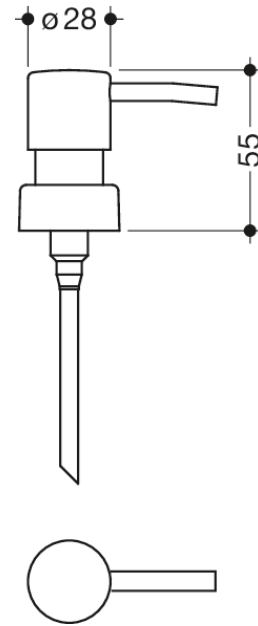

Similar picture

Dimensions in mm

**Properties**

Pump head

- for soap dispenser 900.06.001XA (polyamide)
- including riser tube
- stainless steel look