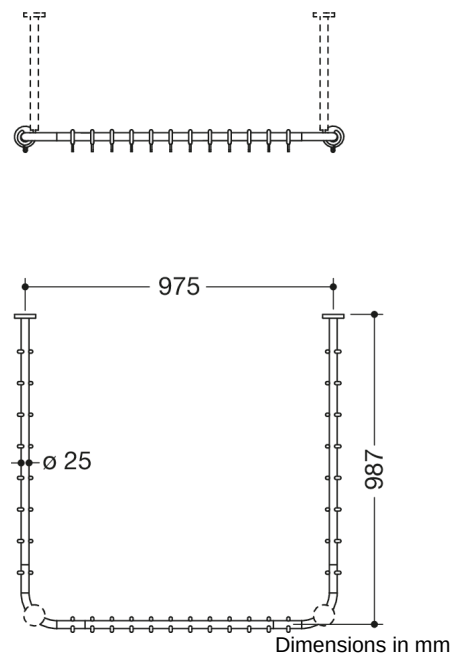

Similar picture

Properties

Curtain rail, System 900

- horizontally arranged rails connected at right-angles in U-shape, with curtain rings
- made of high-quality stainless steel, chrome
- for shower tray 1000 x 1000 mm
- fixing spacing 987 x 975 x 987 mm
- with 28 curtain rings made of white POM
- recommended curtain width 4000 mm
- rail diameter 25 mm, rose diameter 70 mm
- can be shortened at the ends on site to 320 mm
- fixing onto wall and ceiling with roses, ceiling hangers required (max. 600 mm long)
- including non-corrosive and tested HEWI fixing material and sealing tape for sealing the drilling points