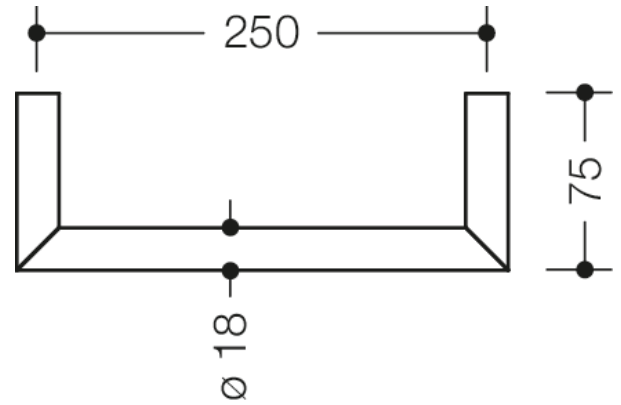

Similar picture

Dimensions in mm

Properties

System 162 Towel rail

- towel rail made of a mitred tube
- made of high-quality stainless steel, chrome-plated
- centre-to-centre 250 mm, 75 mm deep, diameter 18 mm
- for wall mounting, concealed fixing
- incl. non-corrosive HEWI fixing materials