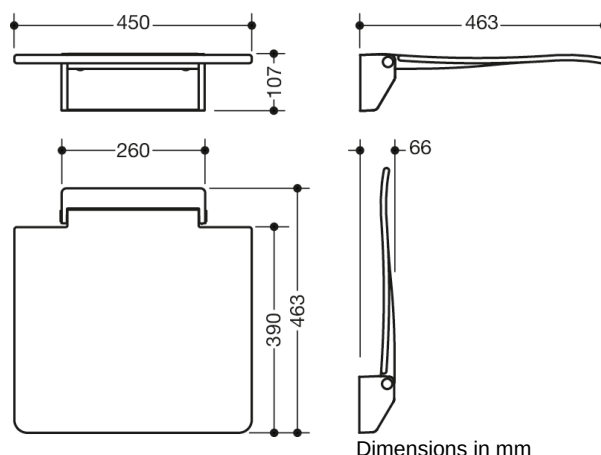

Similar picture

Dimensions in mm

Properties

Hinged seat 450

- Construction consisting of wall console and continuous seat surface
- Used for safe sitting in the shower area
- 450 mm wide, 463 mm deep and 107 mm high
- Metal wall bracket, White powder-coated
- Seat made of white, glass fibre reinforced polyamide
- Ergonomically curved shape of the seat for high seating comfort
- Large radii on the outer edges of the seat surface
- anti-slip, textured seat surface
- Seat can be folded up
- Seat depth when folded up: 66 mm
- No struts and fastenings visible when folded up
- can be combined with backrest 950.51.02090 - wall mounting with wall-specific HEWI fixing material
- Sealing tape and sealing rods for sealing the mounting points according to DIN 18534 are included in the delivery
- tested up to 200 kg when used with HEWI fixing material
- Recommended maximum weight of the user: 150 kg
- Fulfils the DIN 18040 requirements, ÖNORM B1600/1601 and SIA 500

Awards

Colours / Surfaces

98 (signal white)