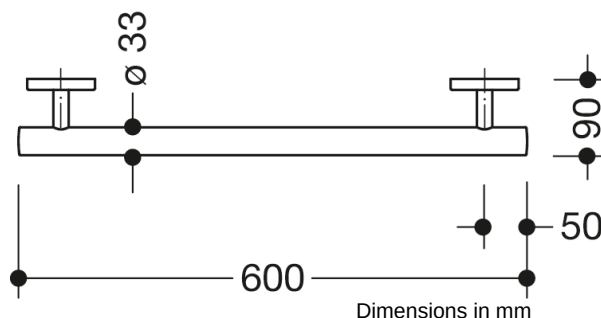

Properties

System 800 K Support rail

- Straight bar with uprights and rosettes moulded to the wall
- Used for holding and supporting
- made of high-quality polyamide in the HEWI colours 98 (signal white) or 99 (pure white)
- With continuous, corrosion-resistant steel core
- Outer dimension 600 mm, Rod diameter 33 mm, 90 mm deep
- Wall connection with filigree supports straight to the wall (diameter 18 mm) and flat rosettes
- Rosette diameter 80 mm, cap height 13 mm
- Simple installation thanks to individually mountable fastening plates made of high-quality stainless steel for attaching the grab rail
- including corrosion-free HEWI fixing material
- Please note when using with suspended seats: Compatibility check required.
- tested up to 200 kg when used with HEWI fixing material
- Recommended maximum weight of the user: 150 kg
- A detailed list of the possible combinations of grab rails, Angled rails and shower handrails with matching hanging seats can be found in our online catalogue in the download area of the respective product.

Colours / Surfaces

	99 (pure white)
	98 (signal white)