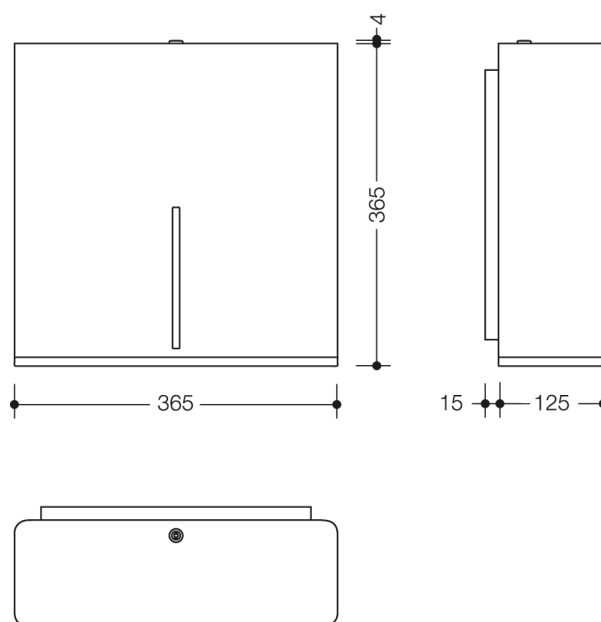

Similar picture

Dimensions in mm

Properties

Range 805 Large toilet roll holder

- cubic body with recessed wall base
- for holding a proprietary large toilet roll with 250 - 320 mm diameter
- level indicator
- with locking system as protection against misuse
- for wall mounting
- 365 mm wide, 365 mm high and 125 mm deep, wall-mounted base 15 mm deep
- made of high-quality stainless steel, satin surface finish
- opening and outline edge made of high-quality polyamide in HEWI colours 90 (jet black), 92 (anthracite grey), 98 (signal white) or 99 (pure white)
- including non-corrosive HEWI fixing material.