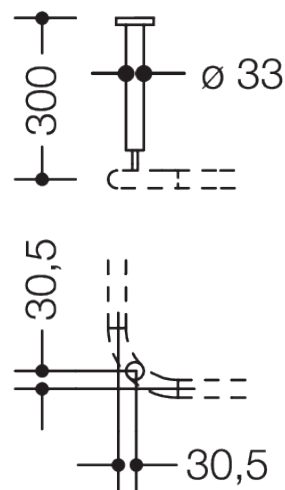

Similar picture

Properties

Range 801 Ceiling support

- rail made of synthetic material, with fixing rose
- for mounting shower curtain rails
- with metal core
- fixed on ceiling with rose
- length adjustable by 10 mm
- 300 mm long, rail diameter 33 mm
- made of high-quality polyamide according to HEWI colour chart
- supplied with fixing material BM214

nachträglich einsetzbar
am 90°-Bogen

Dimensions in mm