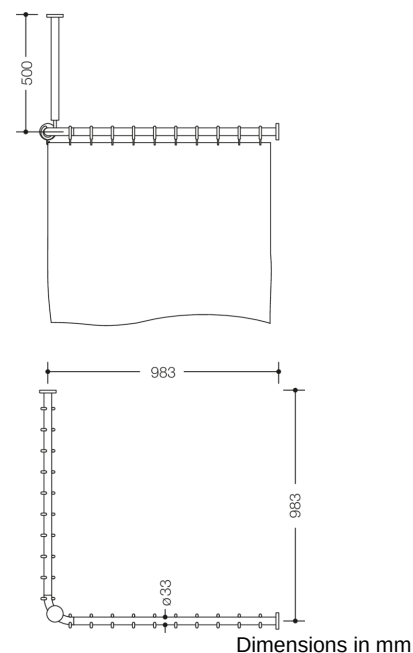

Similar picture

Properties

Range 801 Shower curtain rail with ceiling support and shower curtain

- vertically and horizontally arranged rails connected at right-angles, with curtain rings and shower curtain
- mounted on the wall and ceiling using non-corrosive HEWI fixing materials and roses
- curtain rail for shower tray 1000 x 1000 mm, centre-to-centre dimension 983 x 983 mm, can be shortened at the ends on site to 220 mm minimum
- ceiling support 500 mm long, length can be adjusted by 10 mm and can be shortened at the rose by a maximum of 100 mm
- rail diameter 33 mm
- with 20 curtain rings
- made of high-quality polyamide according to HEWI colour chart
- with metal core
- shower curtain made of 100% Polyester, with stainless steel rolled hem at the bottom and punched stainless steel eyelets at the top, shower-proof, washable at 30°C
- curtain width 3000 mm, curtain height 2000 mm