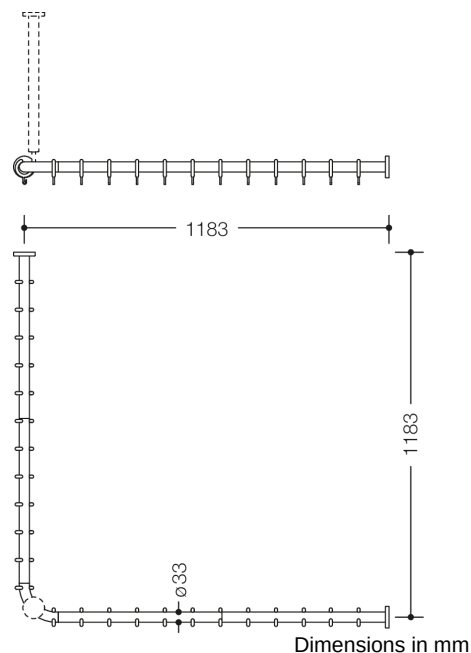

### Properties

Range 801 Shower curtain rail

- horizontal rails joined to form a right angle and fitted with curtain rings
- for installing a shower curtain
- with metal core
- fixing with roses to wall and ceiling, ceiling support required
- with 24 curtain rings
- for shower tray 1200 x 1200 mm (centre-to-centre 1183 x 1183 mm), rail diameter 33 mm, rose diameter 70 mm
- the rose ends can be shortened up to 220 mm on site
- made of high-quality polyamide according to HEWI colour chart

### Colours / Surfaces

	99 (pure white)		92 (anthracite grey)		55 (aqua blue)
	98 (signal white)		90 (jet black)		50 (steel blue)
	97 (light grey)		86 (sand)		33 (ruby red)
	95 (stone grey)		84 (umber)		18 (mustard yellow)