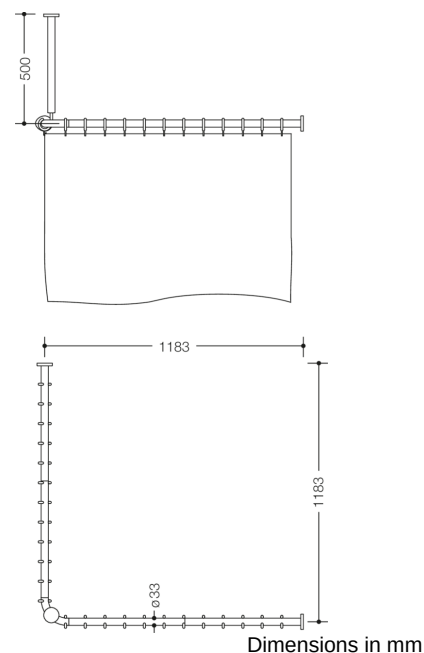

Similar picture

Properties

Range 801 Shower curtain rail with ceiling support and shower curtain

- vertically and horizontally arranged rails connected at right-angles, with curtain rings and shower curtain
- mounted on the wall and ceiling using non-corrosive HEWI fixing materials and roses
- curtain rail for shower tray 1200 x 1200 mm, centre-to-centre dimension 1183 x 1183 mm, can be shortened at the ends on site to 220 mm minimum
- ceiling support 500 mm long, length can be adjusted by 10 mm and can be shortened at the rose by a maximum of 100 mm
- rail diameter 33 mm
- with 24 curtain rings
- made of high-quality polyamide according to HEWI colour chart
- with metal core
- shower curtain made of 100% Polyester, with stainless steel rolled hem at the bottom and punched stainless steel eyelets at the top, shower-proof, washable at 30°C
- curtain width 3500 mm, curtain height 2000 mm