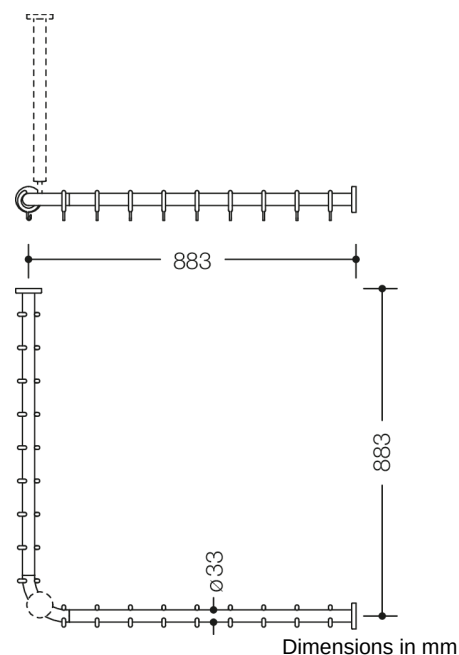

Similar picture

Properties

Range 801 Shower curtain rail

- horizontal rails joined to form a right angle and fitted with curtain rings
- for installing a shower curtain
- with metal core
- fixing with roses to wall and ceiling, ceiling support required
- can be shortened at the ends by 220 mm on site
- with 18 curtain rings
- for shower tray 900 x 900 mm (centre-to-centre 883 x 883 mm), rail diameter 33 mm, rose diameter 70 mm
- made of high-quality polyamide according to HEWI colour chart