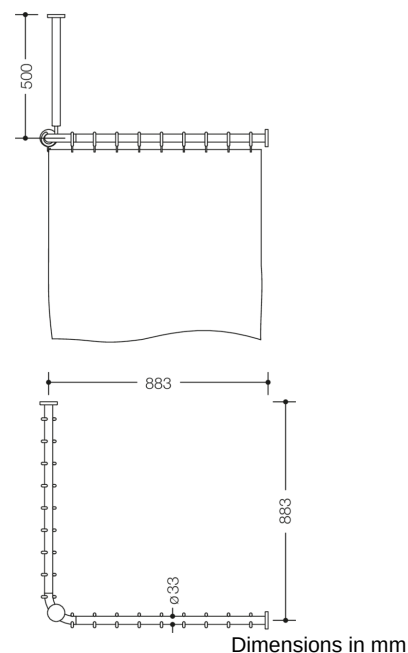

Similar picture

Properties

Range 801 Shower curtain rail with ceiling support and shower curtain

- vertically and horizontally arranged rails connected at right-angles, with curtain rings and shower curtain
- mounted on the wall and ceiling using non-corrosive HEWI fixing materials and roses
- curtain rail for shower tray 900 x 900 mm, centre-to-centre dimension 883 x 883 mm, can be shortened at the ends on site to 220 mm minimum
- ceiling support 500 mm long, length can be adjusted by 10 mm and can be shortened at the rose by a maximum of 100 mm
- rail diameter 33 mm
- with 18 curtain rings
- made of high-quality polyamide according to HEWI colour chart
- with metal core
- shower curtain made of 100% Polyester, with stainless steel rolled hem at the bottom and punched stainless steel eyelets at the top, shower-proof, washable at 30°C
- curtain width 2500 mm, curtain height 2000 mm