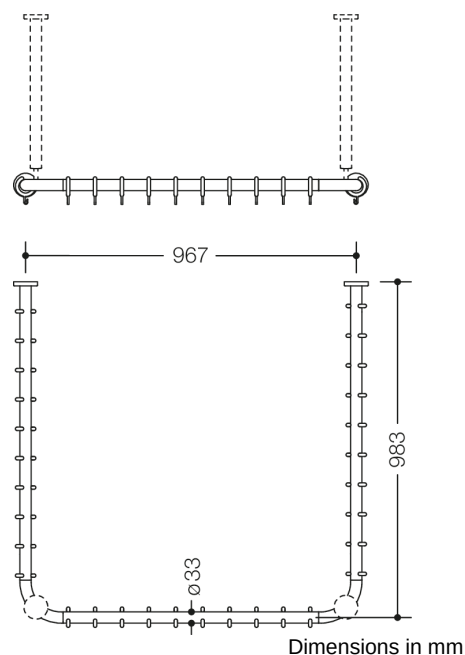

### Properties

Range 801 Shower curtain rail

- horizontally arranged rails connected at right-angles in U-shape, with curtain rings
- for installing a shower curtain
- with metal core
- fixing with roses to wall and ceiling, ceiling support required, max. 600 mm long
- can be shortened at the ends on site
- with 28 curtain rings
- 1000 x 1000 x 1000 mm long, rail diameter 33 mm, rose diameter 70 mm
- made of high-quality polyamide according to HEWI colour chart

### Colours / Surfaces

	99 (pure white)		92 (anthracite grey)		55 (aqua blue)
	98 (signal white)		90 (jet black)		50 (steel blue)
	97 (light grey)		86 (sand)		33 (ruby red)
	95 (stone grey)		84 (umber)		18 (mustard yellow)