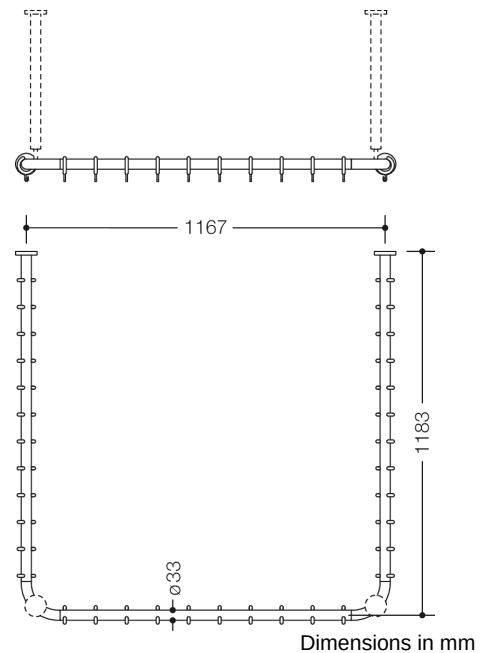

Similar picture

Properties

Range 801 Shower curtain rail

- horizontally arranged rails connected at right-angles in U-shape, with curtain rings
- for installing a shower curtain
- with metal core
- fixing with roses to wall and ceiling, ceiling support required, max. 600 mm long
- can be shortened at the roses on site
- with 34 curtain rings
- 1200 x 1200 x 1200 mm long, rail diameter 33 mm, rose diameter 70 mm
- made of high-quality polyamide according to HEWI colour chart

| | |
|---|---------------------|
|  | 55 (aqua blue) |
|  | 50 (steel blue) |
|  | 33 (ruby red) |
|  | 18 (mustard yellow) |