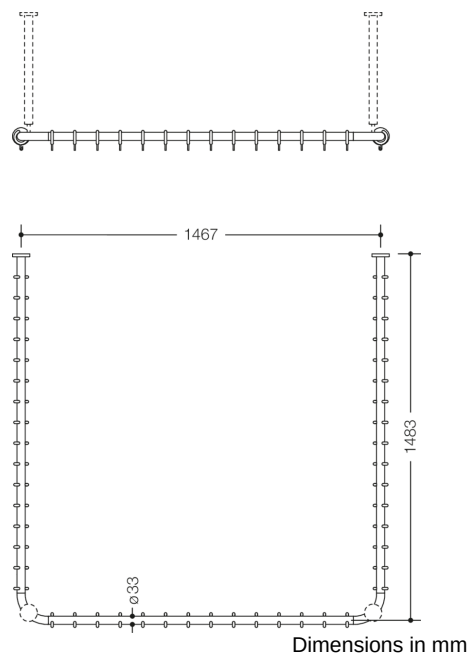

Similar picture

Properties

Range 801 Shower curtain rail

- horizontally arranged rails connected at right-angles in U-shape, with curtain rings
- for installing a shower curtain
- with metal core
- fixing with roses to wall and ceiling, ceiling support required, max. 600 mm long
- can be shortened at the roses on site
- with 46 curtain rings
- 1500 x 1500 x 1500 mm long, rail diameter 33 mm, rose diameter 70 mm
- made of high-quality polyamide according to HEWI colour chart