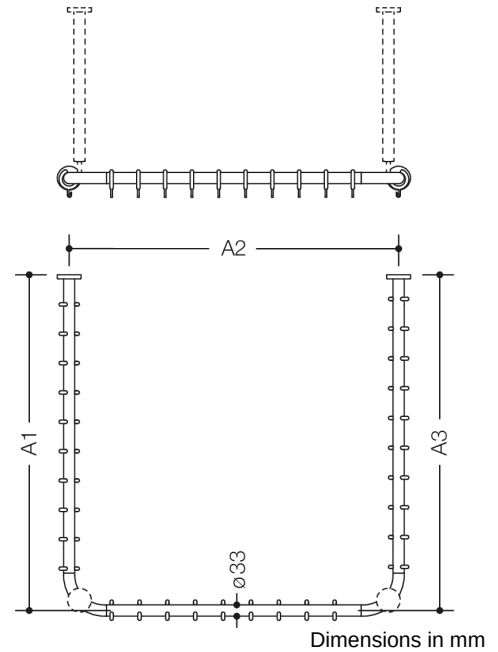

### Properties

Range 801 Shower curtain rail

- horizontally arranged rails connected at right-angles in U-shape, with curtain rings
- for installing a shower curtain
- with metal core
- fixing with roses to wall and ceiling, ceiling support required, max. 600 mm long
- with 45 curtain rings
- made-to-measure lengths from 220 mm to 1700 mm, rail diameter 33 mm, rose diameter 70 mm
- made of high-quality polyamide according to HEWI colour chart