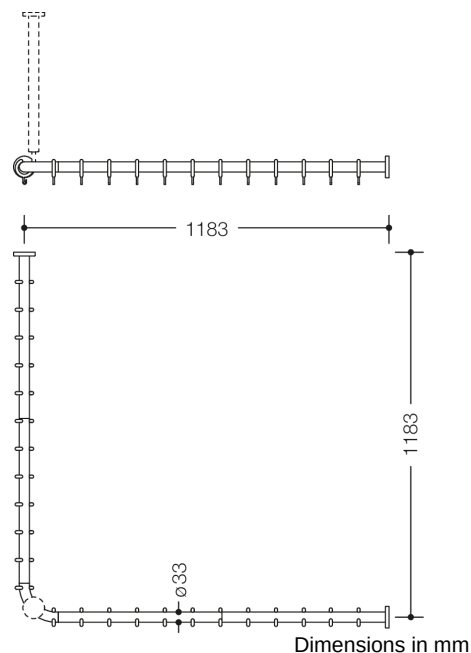

Similar picture

Properties

Range 801 Shower curtain rail

- horizontal rails joined to form a right angle and fitted with curtain rings
- for installing a shower curtain
- with metal core
- fixing with roses to wall and ceiling, ceiling support required
- with 24 curtain rings
- for shower tray 1200 x 1200 mm (centre-to-centre 1183 x 1183 mm), rail diameter 33 mm, rose diameter 70 mm
- the rose ends can be shortened up to 220 mm on site
- made of high-quality matt polyamide in HEWI colours 99 (pure white), 98 (signal white), 97 (light grey), 95 (stone grey) and 92 (anthracite grey)