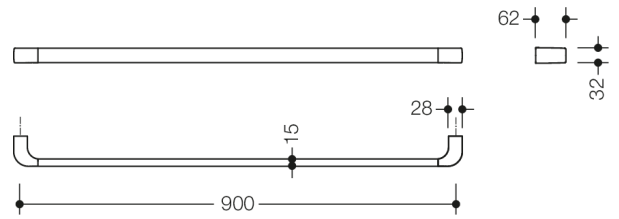

Similar picture

Dimensions in mm

Properties

System 800 Bath towel rail

- lean and functional with a harmonious, timeless design
- for wall mounting
- centre-to-centre 900 mm, 62 mm deep
- made of metal, high-quality chrome-plated
- including non-corrosive HEWI fixing material