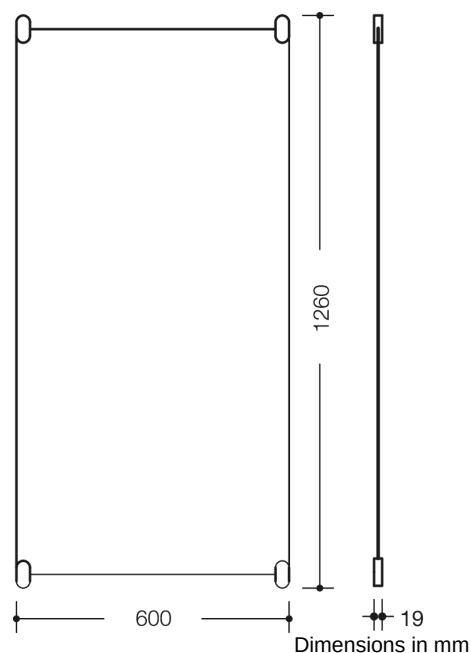

Similar picture

Properties

Range 801 Plate glass mirror

- rectangular plate glass mirror with polished edges
- is held in place on the wall with four flat mirror clips
- copper-plated back and protected by double paint coating
- 600 mm wide, 1200 mm high and 6 mm thick
- inclusive mirror clips 1260 mm high
- mirror clips 30 mm wide, 60 mm high and 18 mm deep
- mirror made of plate glass, mirror clips made of high-quality polyamide according to HEWI colour chart
- fulfils the DIN 18040, ÖNORM B1600/1601 and SIA 500 requirements