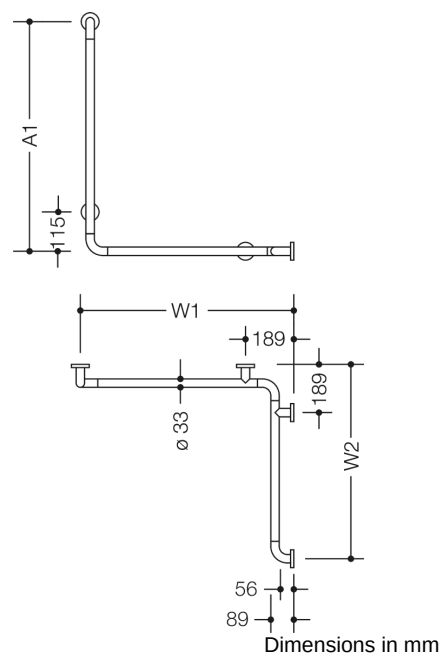

Properties

Range 801 Shower grab rail

- vertical and horizontal bars joined at right-angles with fixing roses made of steel
- vertical length made-to-measure from 600 mm to 1250 mm, horizontal length made-to-measure from 475 mm to 1800 mm
- 89 mm deep, rail diameter 33 mm, rose diameter 70 mm
- additional support required for lengths above 1200 mm as spacings between supports may not exceed 850 mm
- with continuous, corrosion resistant steel core
- for wall mounting with special HEWI fixing materials and roses
- can be mounted in left hand or right hand position
- made of high-quality polyamide according to HEWI colour chart
- Please note when using with hanging seats: Compatibility check required.
- A detailed list of possible combinations of hand rails, L-shaped rails and shower handrails with matching hanging seats can be found in our online catalogue in the download area of the respective product.

Awards

Colours / Surfaces

	99 (pure white)		92 (anthracite grey)		55 (aqua blue)
	98 (signal white)		90 (jet black)		50 (steel blue)
	97 (light grey)		86 (sand)		33 (ruby red)
	95 (stone grey)		84 (umber)		18 (mustard yellow)